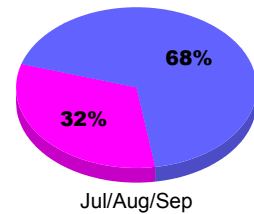

Membership Results
2010-2011

Membership
2009-2010

Month	Net Memb Goal	Actual New Memb	Actual Dropped Memb	Gain/Loss of Memb	Gain/Loss of Memb
Jul/Aug/Sep	0	18	-44	-26	-7
Totals	0	18	-44	-26	-7

Membership Results 2010-2011

Goal, New, Dropped, Gain/Loss

Comparison of Membership Gain/Loss

Current Year Compared to the Previous Year

Gender Comparison 2010-2011

■ Male ■ Female